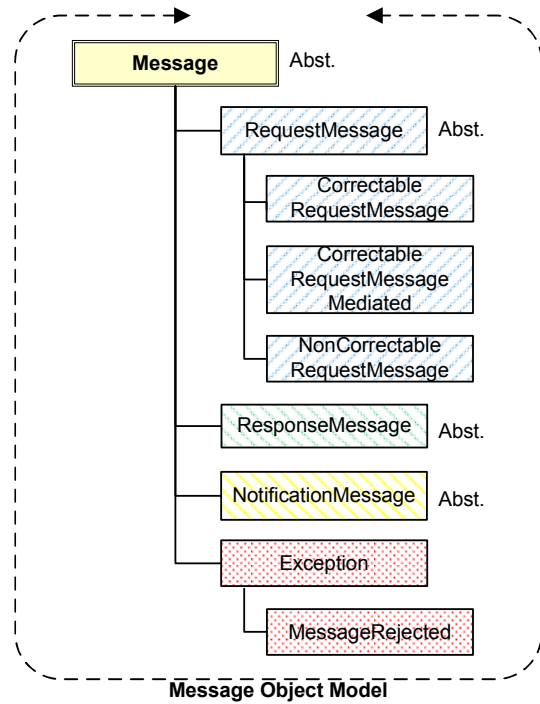

ISDA – FpML 5.1 – Messaging Framework

Legend:

- Business Event
- Business Process
- View
- messageName (e.g. requestExecution)
- RequestMessage
- ResponseMessage
- NotificationMessage
- MessageRejected
- AbstractMessage
- BaseMessage
- ExtendedMessage

Business Event

Business Process

Version of the Schema used for a specific business application

FpML message - can be used as name of FpML root element e.g. <requestExecution>

Base Request Message Type

Base Response Message Type

Base Notification Message

Base Exception Message Type

Abstract Type

ExtendedMessage is extending base type BaseMessage