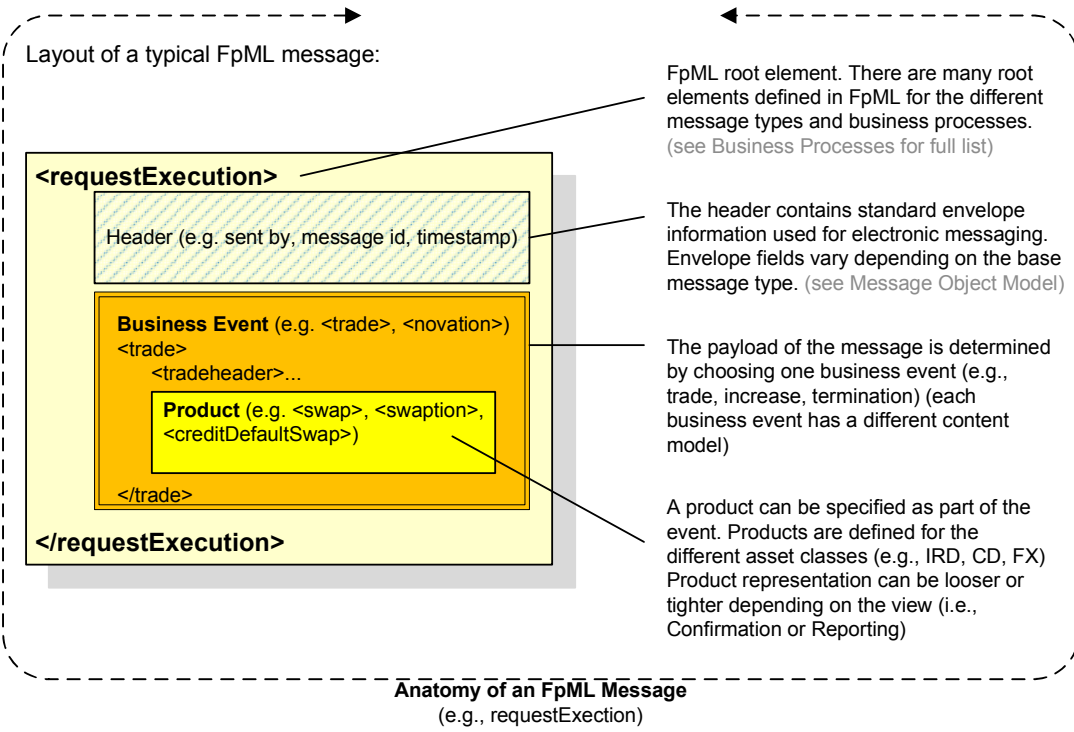

ISDA – FpML 5.1 – Messaging Framework

Legend:

- Business Event
- Business Process
- View
- messageName (e.g. requestExecution)
- RequestMessage
- ResponseMessage
- NotificationMessage
- MessageRejected
- AbstractMessage
- BaseMessage
- ExtendedMessage

Business Event

Business Process

Version of the Schema used for a specific business application

FpML message - can be used as name of FpML root element e.g. <requestExecution>

Base Request Message Type

Base Response Message Type