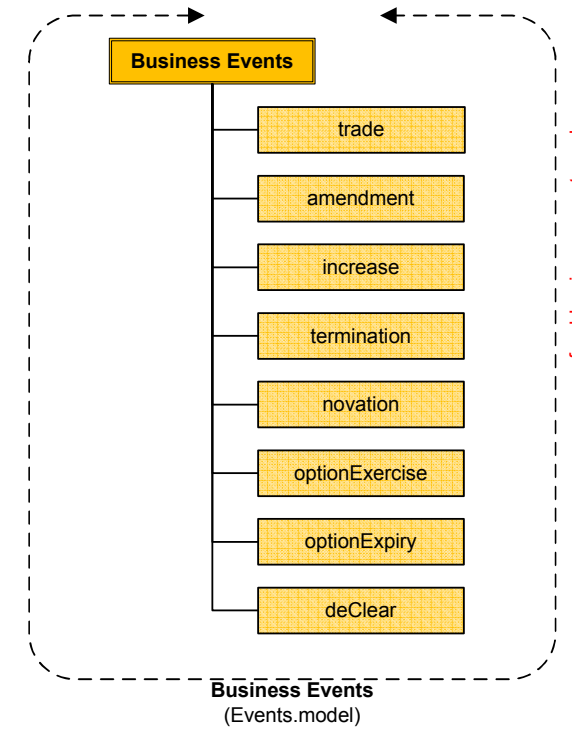

ISDA – FpML 5.1 – Messaging Framework

Legend:

- Business Event
- Business Process
- View
- messageName (e.g. requestExecution)
- RequestMessage
- ResponseMessage
- NotificationMessage
- MessageRejected
- AbstractMessage
- BaseMessage
- ExtendedMessage

Business Event

Business Process

Version of the Schema used for a specific business application

FpML message - can be used as name of FpML root element e.g. <requestExecution>

Base Request Message Type

Base Response Message Type

Base Notification Message

Base Exception Message Type

Abstract Type

ExtendedMessage is extending base type BaseMessage